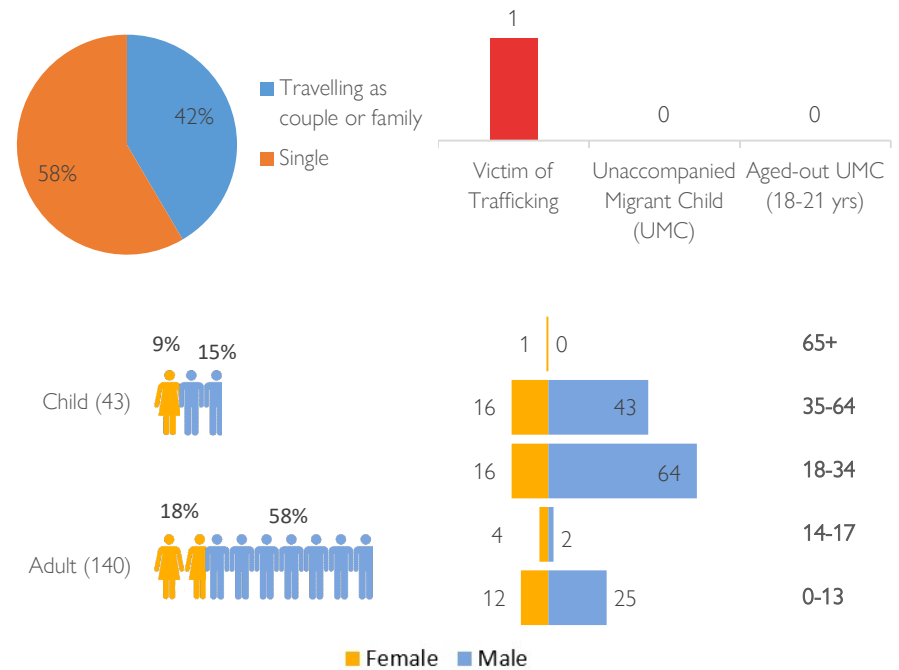

IOM Finland: Assisted Voluntary Return and Reintegration (Finland)

Statistics | 1 January to 30 October 2020

Key Facts and Figures

- Referrals received by IOM since 1 January 2020: 271
- Returns since 1 January 2020: 183
- Number of return countries: 24

Countries of Return

Referrals and Returns

Returnee profiles (183 returnees)

Reintegration Support (183 returnees)