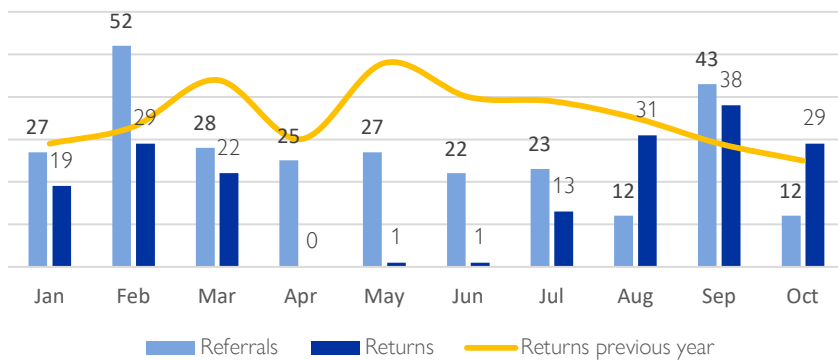

Referrals and Returns