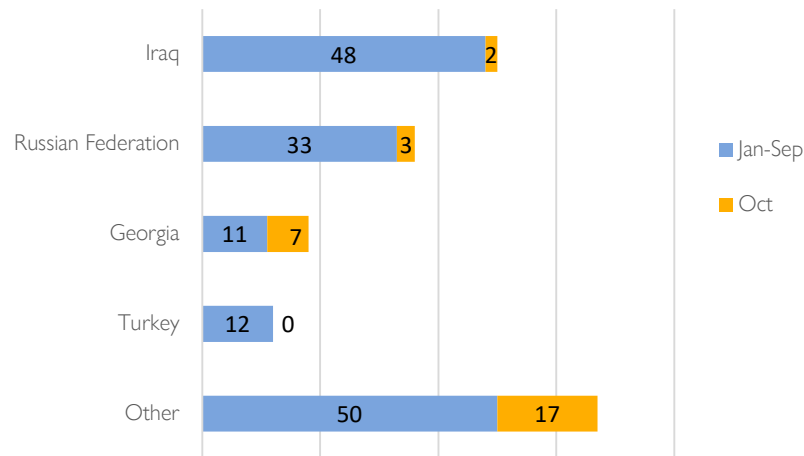

IOM Finland: Assisted Voluntary Return and Reintegration (Finland)

Statistics | 1 January to 30 October 2020

Key Facts and Figures

- Referrals received by IOM since 1 January 2020: 271
- Returns since 1 January 2020: 183
- Number of return countries: 24

Countries of Return