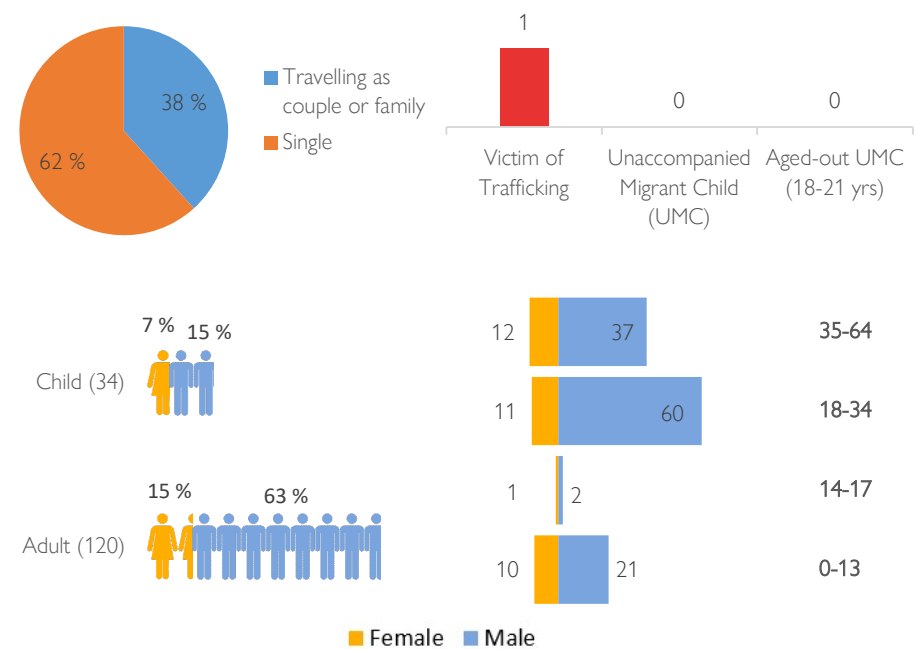

Returnee profiles (154 returnees)