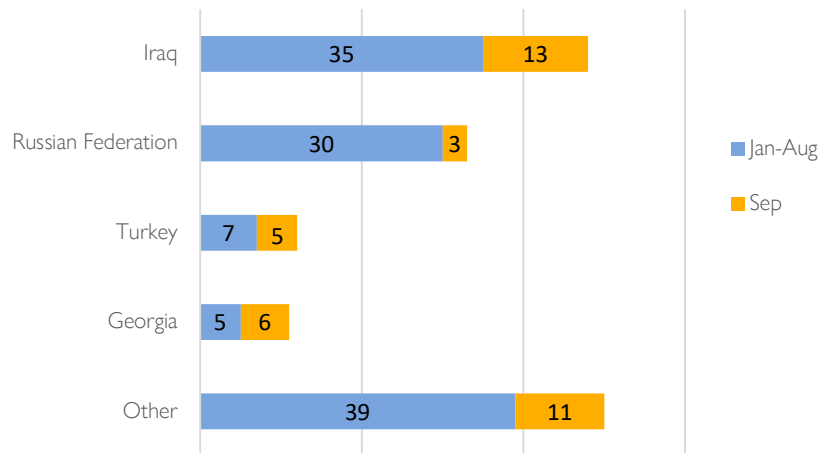

IOM Finland: Assisted Voluntary Return and Reintegration (Finland)

Statistics | 1 January to 30 September 2020

Key Facts and Figures

- Referrals received by IOM since 1 January 2020: 259
- Returns since 1 January 2020: 154
- Number of return countries: 21

Countries of Return