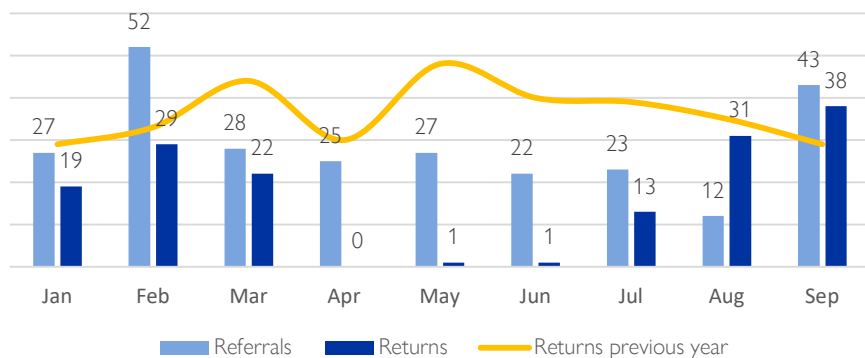

Referrals and Returns